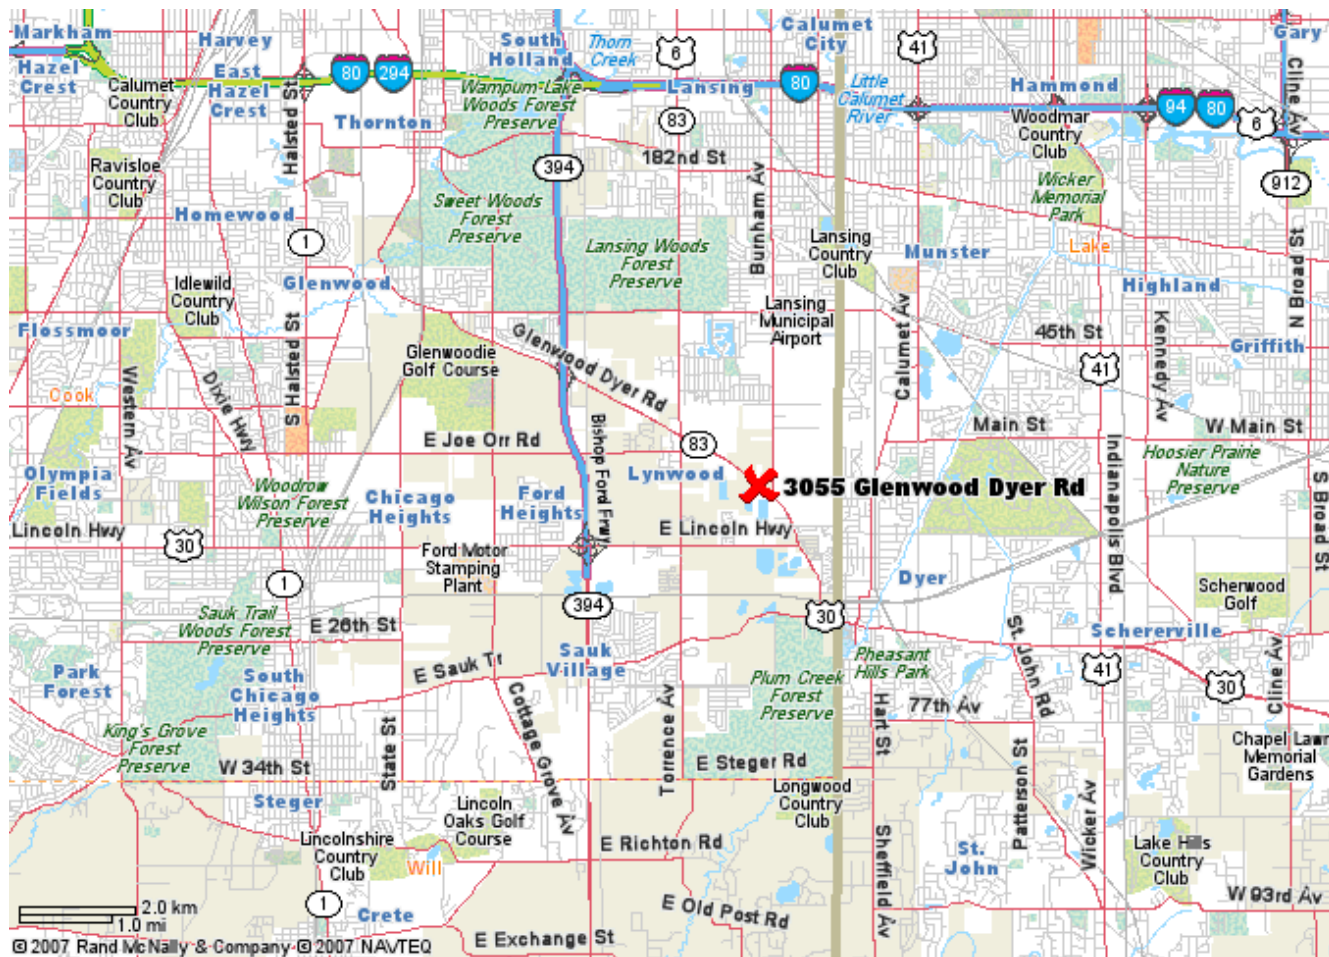

[Back](#)

www.randmcnally.com

Use the print feature in your browser to print this page.

**3055 Glenwood Dyer Rd
Lynwood, IL 60411-9758**

Find it in the 2008 Road Atlas

- page 34, grid section N-10, Chicago& Vicinity map
- page 32, grid section D-13